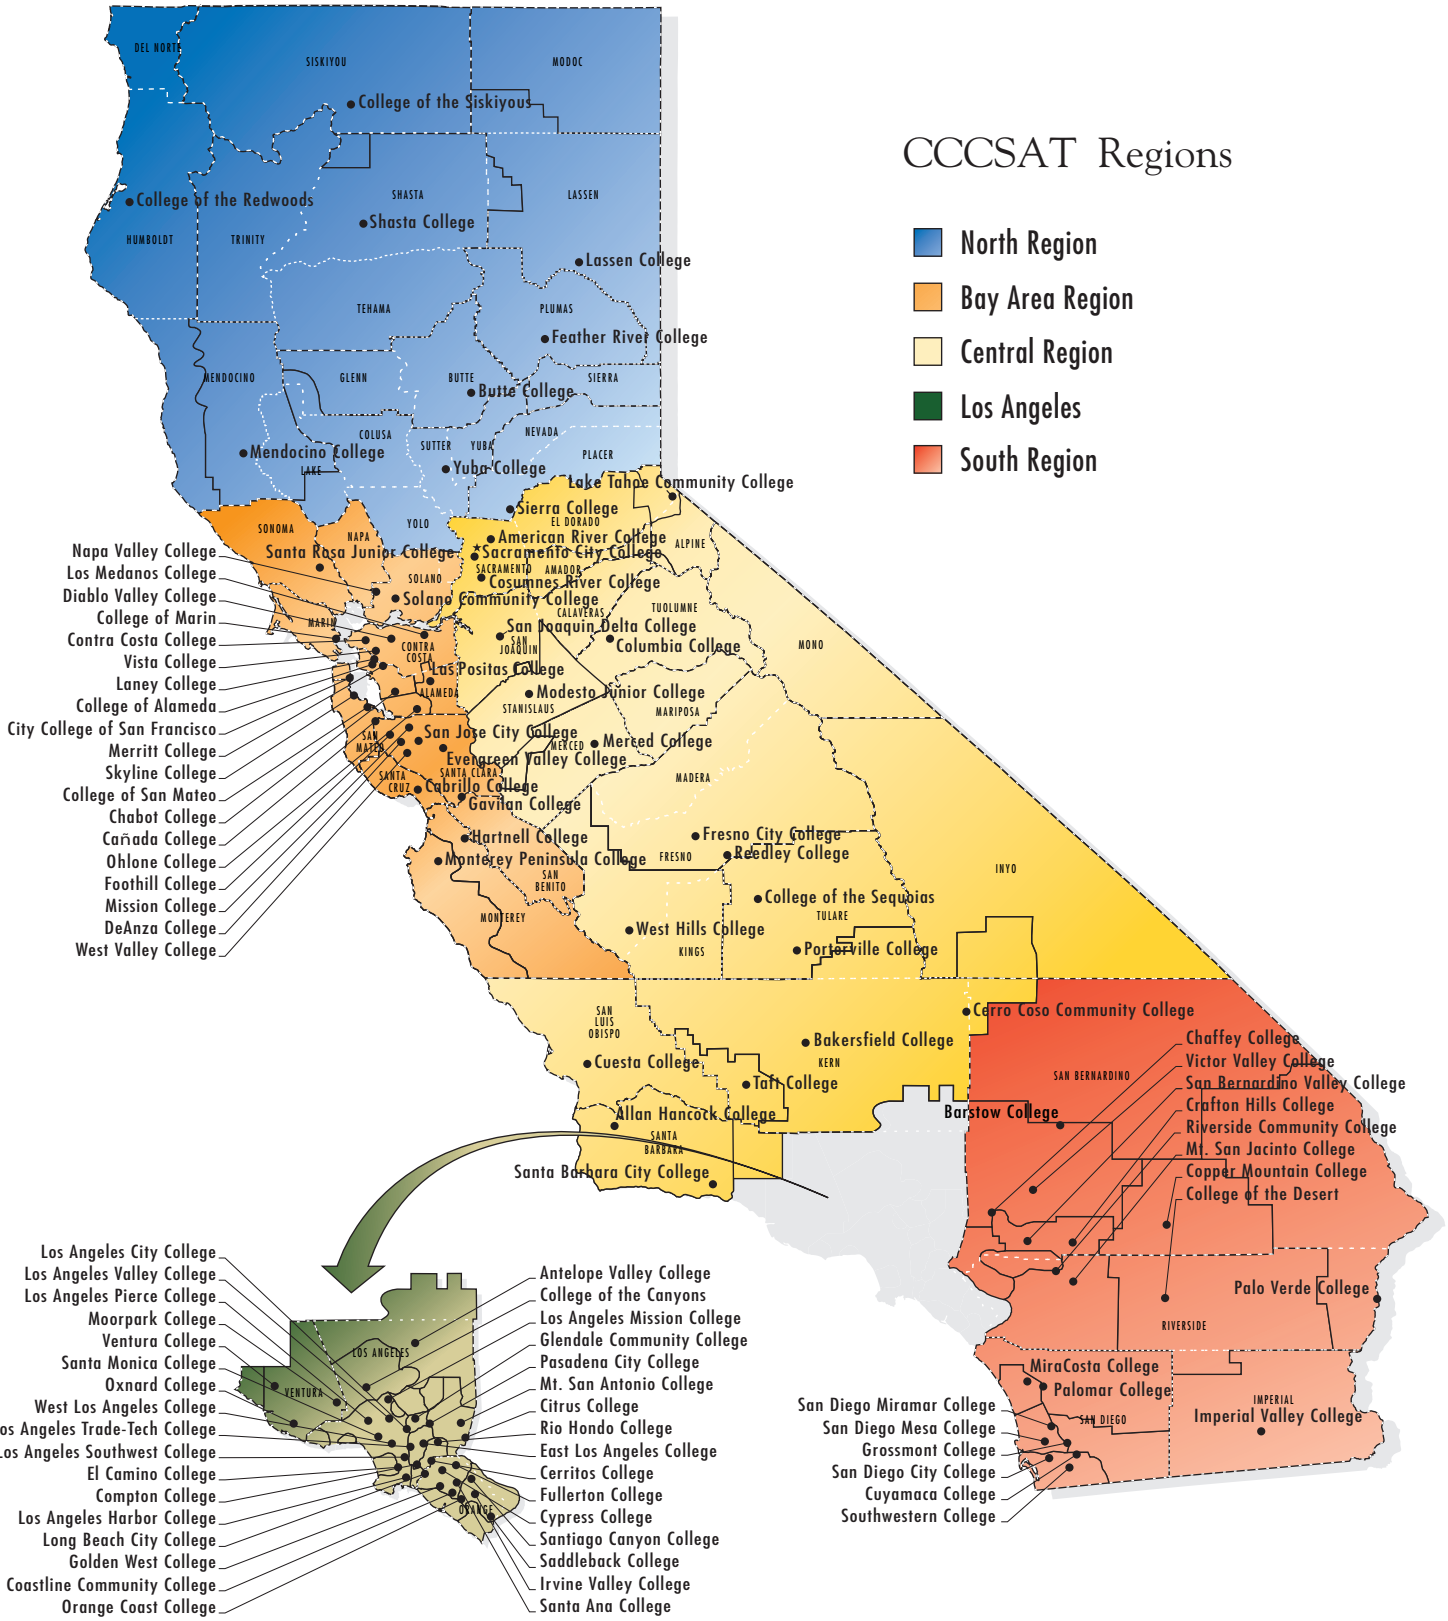

CCCSAT Regions

- North Region
- Bay Area Region
- Central Region
- Los Angeles
- South Region

Chancellor's Office
California Community Colleges

1102 Q Street Sacramento, California 95814-6511 www.cccco.edu

State of California